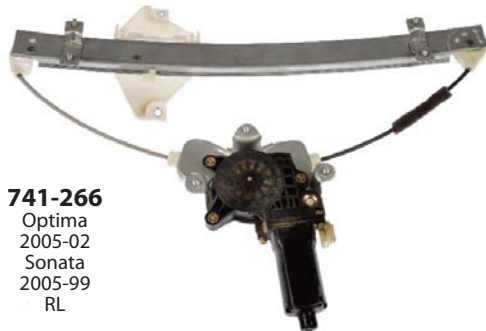

**Coolant Reservoir**

**603-615**  
Frontier, Xterra  
2004-98

**Wiper Reservoir**

**603-620**  
200SX  
Sentra  
2000-91

**Power Steering Reservoir**

**603-913**  
Sorento  
2006-03

**Window Regulators**

**740-150**  
Tiburon  
2008-03  
FL

**741-266**  
Optima  
2005-02  
Sonata  
2005-99  
RL

**Exhaust Manifold Kits**

**674-719**  
Villager  
left  
Exc. CA Emissions  
2002-99

**ALSO NEW!**

**674-662**  
PT Cruiser  
2009-03

**674-781**  
E Series Vans,  
Ford Full Size Trucks  
left, 1999